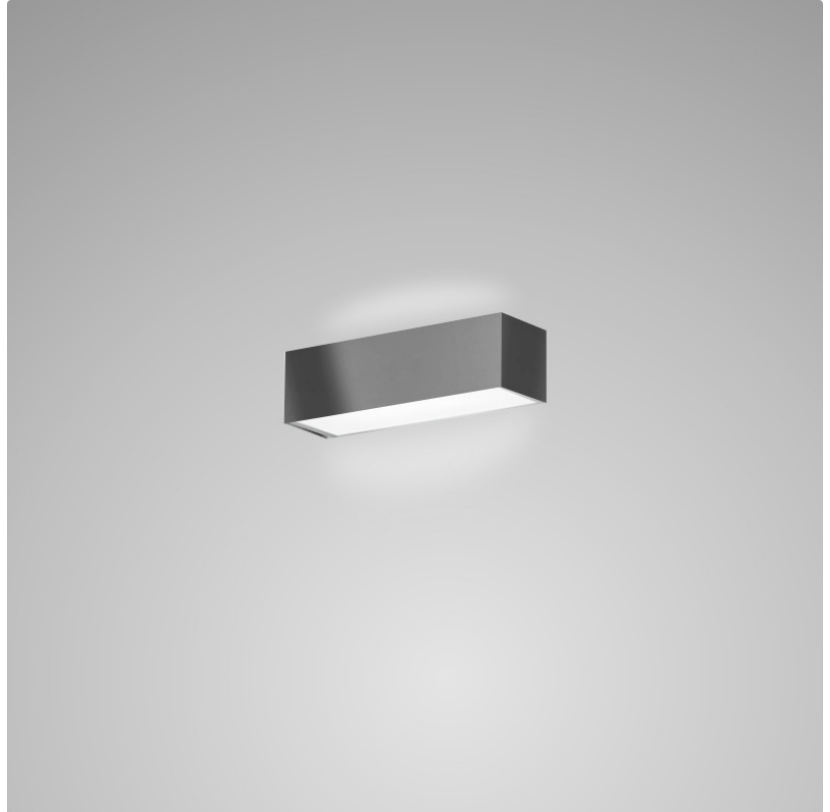

TOY SURFACE

D83138

GENERAL

Series: Toy _____
Brand: Panzeri _____
Division: Design _____
Mounting Type: Surface _____
Mounting Location: Wall _____
Subcategory: Ambient _____

PHYSICAL

Shape: Rectangle _____
Length (mm): 250 _____
Length (in): 9 ⁷/₁₆ _____
Height (mm): 70 _____
Height (in): 2 ³/₄ _____
Extension (mm): 85 _____
Extension (in): 3 ¹/₄ _____
Light Distribution: Direct / Indirect _____
Weight (kg): 0.9 _____
Weight (lbs): 2 _____
Diffuser: Frost White Glass _____
Fixture Finish: SST _____
Fixture Material: Metal _____

ELECTRICAL

Number of Lamps: 1 _____
Lamp Type: CFL _____
Bulb Included: Bulb Not Included _____
Total Output Wattage (W): 26 _____
Max. Wattage Per Lamp (W): 26 _____
Lamp Base: GX24-q3 _____
Driver Included: Yes _____
Driver Type: Ballast - 120Vac - Non-dimming _____
Input Voltage (V): 120 _____

LED

OPTICAL

RATINGS AND CERTIFICATIONS

Certified By: CSA Certified to UL and CSA Standards _____
IP rating: IP40 _____