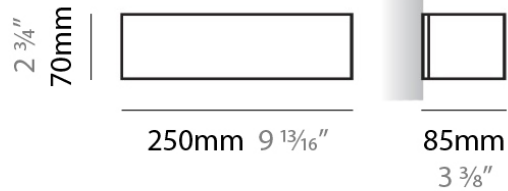

TOY SURFACE

D83138

GENERAL

Series: Toy _____
Brand: Panzeri _____
Division: Design _____
Mounting Type: Surface _____
Mounting Location: Wall _____
Subcategory: Ambient _____

PHYSICAL

Shape: Rectangle _____
Length (mm): 250 _____
Length (in): 9 ⁷/₁₆ _____
Height (mm): 70 _____
Height (in): 2 ³/₄ _____
Extension (mm): 85 _____
Extension (in): 3 ¹/₄ _____
Light Distribution: Direct / Indirect _____
Weight (kg): 0.9 _____
Weight (lbs): 2 _____
Diffuser: Frost White Glass _____
Fixture Finish: SST _____
Fixture Material: Metal _____

ELECTRICAL

Number of Lamps: 1 _____
Lamp Type: CFL _____
Bulb Included: Bulb Not Included _____
Total Output Wattage (W): 26 _____
Max. Wattage Per Lamp (W): 26 _____
Lamp Base: GX24-q3 _____
Driver Included: Yes _____
Driver Type: Ballast - 120Vac - Non-dimming _____
Input Voltage (V): 120 _____

LED

OPTICAL

RATINGS AND CERTIFICATIONS

Certified By: CSA Certified to UL and CSA Standards _____
IP rating: IP40 _____