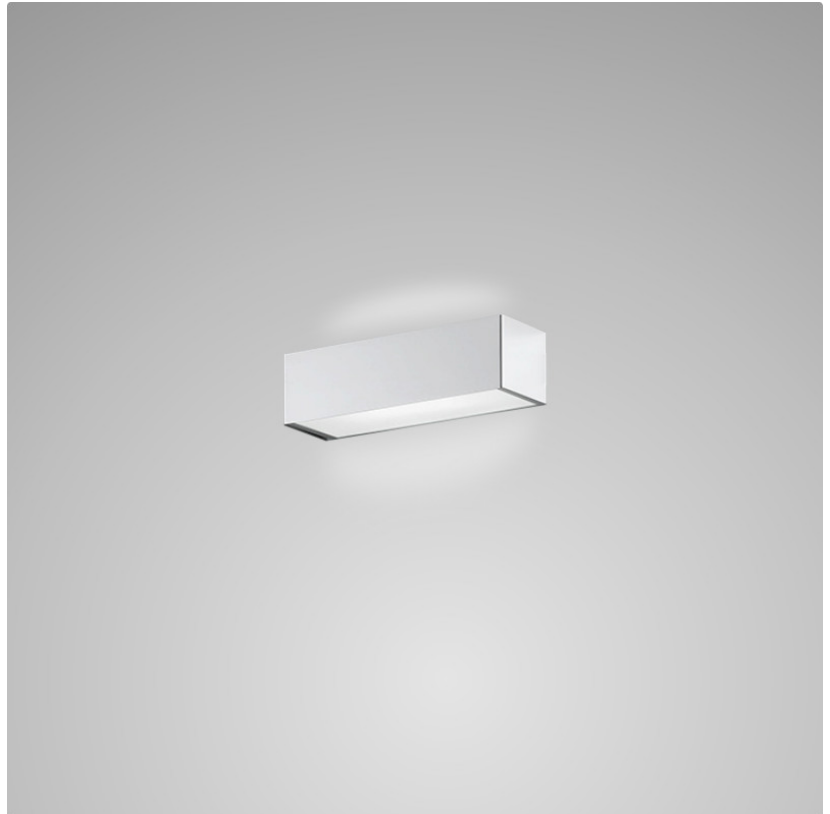

TOY SURFACE

D83139

GENERAL

Series: Toy _____
Brand: Panzeri _____
Division: Design _____
Mounting Type: Surface _____
Mounting Location: Wall _____
Subcategory: Ambient _____

PHYSICAL

Shape: Rectangle _____
Length (mm): 250 _____
Length (in): 9 ⁷/₁₆ _____
Height (mm): 70 _____
Height (in): 2 ³/₄ _____
Extension (mm): 85 _____
Extension (in): 3 ¹/₄ _____
Light Distribution: Direct / Indirect _____
Weight (kg): 0.9 _____
Weight (lbs): 2 _____
Diffuser: Frost White Glass _____
Fixture Finish: SST _____
Fixture Material: Metal _____

ELECTRICAL

Number of Lamps: 1 _____
Lamp Type: CFL _____
Bulb Included: Bulb Not Included _____
Total Output Wattage (W): 26 _____
Max. Wattage Per Lamp (W): 26 _____
Lamp Base: GX24-q3 _____
Driver Included: Yes _____
Driver Type: Ballast - 120Vac - Non-dimming _____
Input Voltage (V): 120 _____

LED

OPTICAL

RATINGS AND CERTIFICATIONS

Certified By: CSA Certified to UL and CSA Standards _____
IP rating: IP40 _____