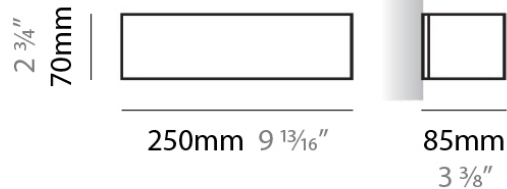

TOY SURFACE

D83139

GENERAL

Series: Toy _____
Brand: Panzeri _____
Division: Design _____
Mounting Type: Surface _____
Mounting Location: Wall _____
Subcategory: Ambient _____

PHYSICAL

Shape: Rectangle _____
Length (mm): 250 _____
Length (in): 9 ⁷/₁₆ _____
Height (mm): 70 _____
Height (in): 2 ³/₄ _____
Extension (mm): 85 _____
Extension (in): 3 ¹/₄ _____
Light Distribution: Direct / Indirect _____
Weight (kg): 0.9 _____
Weight (lbs): 2 _____
Diffuser: Frost White Glass _____
Fixture Finish: SST _____
Fixture Material: Metal _____

ELECTRICAL

Number of Lamps: 1 _____
Lamp Type: CFL _____
Bulb Included: Bulb Not Included _____
Total Output Wattage (W): 26 _____
Max. Wattage Per Lamp (W): 26 _____
Lamp Base: GX24-q3 _____
Driver Included: Yes _____
Driver Type: Ballast - 120Vac - Non-dimming _____
Input Voltage (V): 120 _____

LED

OPTICAL

RATINGS AND CERTIFICATIONS

Certified By: CSA Certified to UL and CSA Standards _____
IP rating: IP40 _____